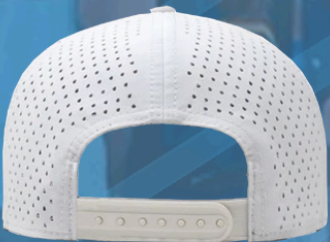

ROSEN  
AQUATIC  
& FITNESS CENTER

NL  
SPORT

ROSEN  
**WAQUATIC**  
& FITNESS CENTER

**NL**  
**SPORT**

SEZ  
SOUTHEAST ZONE

**SOUTHEAST ZONE  
CHAMPIONSHIPS**  
JUNE 20-22  
ORLANDO, FL

**\$25.00**

**Baseball Hat**

PVC Patch, Embroidered FL Flag, Laser Holes  
Treated with a water- and stain-repellent coating

**Comfort Colors L Sleeve Shirt**

Screen Printed 6.1 oz., 100% ring spun USA Preshrunk cotton, soft-washed, garmentdyed fabric, Twill taped shoulder-to-shoulder, Double-needle stitched neck, armholes and bottom hem Ribbed collar and cuffs

## Bella + Canvas Unisex Jersey Tank \$25.00

6.1 oz., 100% ring spun USA Preshrunk cotton, soft-washed, garmentdyed fabric, Twill taped shoulder-to-shoulder, Double-needle stitched neck, armholes and bottom hem Ribbed collar and cuffs